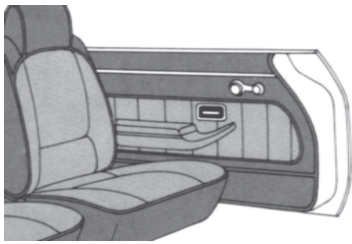

CAMARO 1970 & UP

Pictured: 1977 - 1978 LT with Cloth
Also available with all vinyl covers

1979 - 1981 Z28 & Berlinetta Deluxe w/cloth inserts

Front/Rear	(012386)set
Front only	(012384)pr.
Rear only	(012385)ea.

Available in: 70 Black, 38 Carmine, 48 Camel, 90 Lt Blue.

Also these years available with vinyl Deluxe seatcovers Call if you need these.