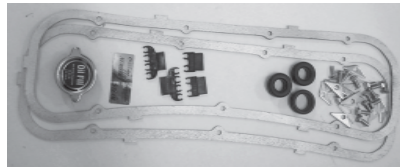

04893

71-74 (04894) ea.

VALVE COVERS

BB Chrome
w/o drippers (00055) pr.

055

BB Original Style w/correct wire loom
placement w/drippers (013332)pr.

013332

BB Valve Cover Gasket Kit
w/accessories (02846) kit