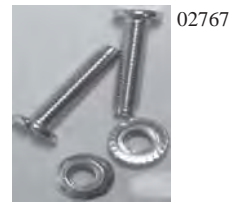

Body Shims 6 mm 10pc (016150)set

CAMARO 1970 & UP

Bucket Seat Side Bracket Cover
Fastener (01744) pr.

Firewall Pad Plug (05406) ea.

Hood Adjustment Bolts (02767) pr.

Bumper Bolts
70-73 RS 10pc (016398) set
Long (05340) pr.