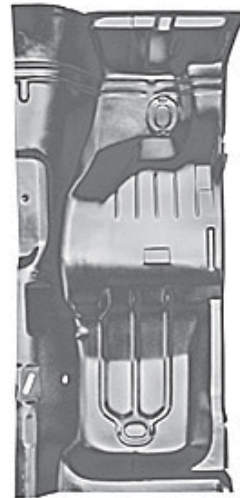

CAMARO 1970 & UP

Fender Inner

70-81 EDP Coated

Left (0734) ea.
Right (08427) ea.

0734 & 08427

Inner Fender Brace (bolts to rear side of inner fender)

70-73 Left (014013)ea.
Right (014012)ea.

014013

Fender Repair Panel

Rear Lower 16"H x 17"

Right (07644) ea.
Left (07645) ea.

07645

FLOOR PANS

70-73 (Can be used thru 81 no indent for catalytic converter)

USA Made 21" x 49" Half Section
Right CA6574 ea.
Left CA6573 ea.

CA6573

82-92 1/2 Section for Camaro & Firebird

Made in USA this floor runs from the toeboard back to behind the rear seat and includes 1/2 of the trans hump.

Right CA12180ea.
Left CA12179ea.

CA12180

Under the Rear Seat Floor Pan

70-73 (014512)ea.

014512

1/4 Section

Front

70-78 USA 21" x 25"
Right CA6576 ea.
Left CA6575 ea.

CA6575