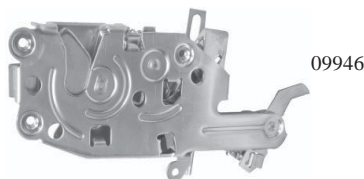

Door Latch
70-81 Right (09946) ea. 69.95
Left (09947) ea.