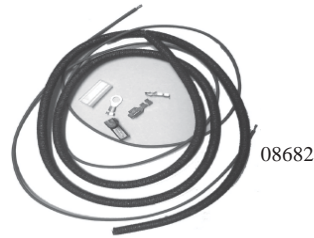

Transmission Switch Extension
72 Std(TCS) Engine to Tran Switch
(08319) ea.

Trunk Light Assembly
70-81 w/lead & ext. wire
(08503) ea.

Trunk Light Extension Wire
70 (08504) ea.
71-77 (08505) ea.

CLIPS & FASTENERS

TRIM SCREW KITS

Interior

70-73 (04068) set

74-76 (07304) set

Exterior

70-73 (07868) set

74-78 (07869) set

CLIPS

A-Arm Seal Staples (20) (015112)set

Brake Cable Clips
need 2 per car (08914)ea.

Brake Hose Retainer Clip(02735) ea.