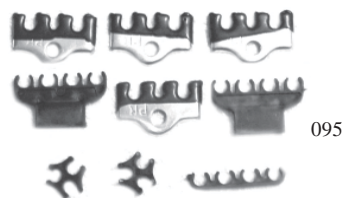

78-81 Z28 Front Spoiler (015386)ea.
78-81 Z28 Front Spoiler Side Extensions (015387)pr.
78-81 Z28 Front Spoiler 3 pc set (015388)set
78-81 Front Spoiler Welting Seal Kit (015429)kit