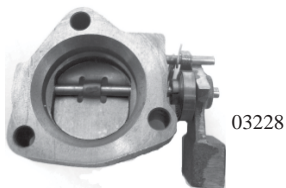

CAMARO 1970 & UP

Heater Blower Motor w/o AC
67-76 (016409)ea.
Heater Box Assembly
70-81 SB w/o AC (06244) ea.

Heater & Radiator Clamps
(02959) set

Heater Hose Clamp
on inner fender (03804) ea.
back of alternator (03736) ea.

Heat Shields
Starter (Solenoid) (03312) ea.

Spark Plug Wire Shields
BB 72 (06551) set
SB 70 (01718) set
73-78 (011416) set

Heat Riser V8 SB x Hi Per
through 75 (03228) ea.

HOOD INSULATION

70-81 (07399) ea.
Hood Insul. Clips see clips & fasteners
Molded Hood Insulation (015918)ea.

Hood Hinge
70-81 Right (013370)ea.
Left (013369)ea.
82-92 Left (015621)ea.
Right (015622)ea.

Hood Hinge Springs 70-81 (71-81 FB)
(016161)ea.

Hood Latch Support
70-73 (08409) ea.

Hood Safety Latch Assembly
67-73* Black (08625) ea.
Chrome (012606)ea.

*This is the correct reproduction of the safety latch which bolts to the front edge of the underside of the hood.

License Plate Bracket
Front 70-73 Std (0696) ea.
RS (01770) ea.
Rear 70-73 (014315)ea.

LINES: See Note at end of listing

BRAKE LINES

State Year, std., power, or disc.

Brake Line Kit
70-86 Stainless set
Steel set

Front Brake Line
70-81 Stainless ea.
Steel ea.

Front to Rear
70-81 Stainless ea.
Steel ea.

Rear Axle Lines
70-81 Stainless pr.
Steel pr.

Flex Brake Hose Rear
70-72 (012203)ea.

FUEL LINES All 70-81

Tank to Pump 3/8" 2 pc.
Stainless ea.
Steel ea.

70.00
Carb to Pump
Stainless 70-78 ea.
Stainless 70-72 3 pc. 302, 350, 396, ea.

Steel 70-78 ea.
Steel 70-72 3 pc. 302, 350, 396 ea.

Fuel Return Line 1/4" 2 pc.
Stainless ea.
Steel ea.

65.00
Tran. Lines: State P.G. - T350 -T400
Stainless 70-87 pr.
Steel 70-87 pr.

**Please Note: