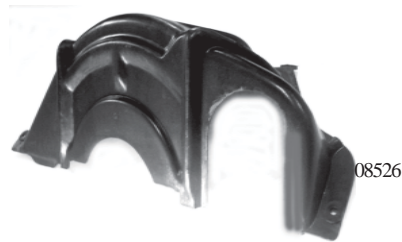

67-70 w/10"clutch (0417) ea.
67-74 w/11"clutch (05079)ea.

Upper Kickdown Rod w/Swivels
67-72 2bbl powerglide
(Carb to pivot) (011543)ea.
70 4 bbl powerglide
(carb to pivot) (011544)ea.

Trunk Lock Latch Assembly
70 - 81 (012977)ea.