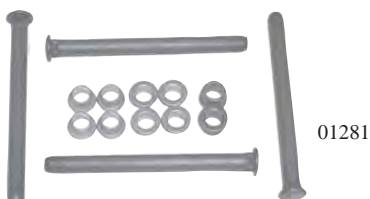

Coil Bracket Zink Plated 70-73
(012781)ea.

Crankcase Breather Hose (1" x 2 7/8")
70-72 BB (04618) ea.

Crossmember Mounts
68-72 Turbo 350, 400, 4 spd
(03225) ea.

DOOR - HINGES & PARTS

Door Hinge Pin & Bushing Kit
2 dr 4" Pin (01281) set
Pins Only 4" (01282) ea.
Bushings Only (05880) ea.
Oversize Bushings (01280) ea.