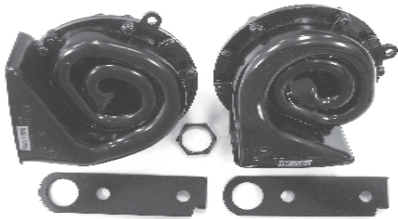

Park Light Assembly 70-73 Std

- Right (01121) ea.
- Left (01112) ea.

01112

Power Window Assembly (015821)st Power Window Switch 1970

- 2 Button (08550) ea.

08550

- Air Conditioning Harness
 - 70-76 ea.
 - 77-81 ea.
- Alternator Conversion Kit
67-72 Ext. to Int. Regulator
(06873) ea.