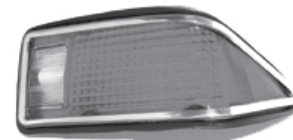

0331

0330

74-77 Assembled
Right (0381) ea.
Left (0386) ea.
74-77 Lens Filler (Gasket)x RS
Right (0394) ea.
Left (0407) ea.

0381