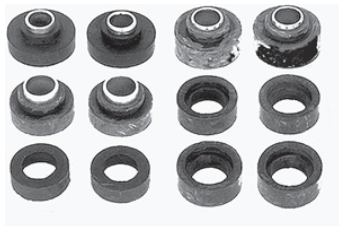

BODY TO FRAME CUSHIONS

67-72 w/rad support (04461) set
67-72 w/Bolts (09770) set
73-81 (01775) set

04461

Bumper Bracket Cushions

see Misc. under Brackets

Bumper End Filler Rear

70-73 (010251)pr.

By-Pass Hose

70-74 BB (05908) ea.

05908

Clutch Fork Boot

70-75 (0223) ea.

0223

Clutch Rod Boot
70-81

(06295) ea.

06295

CONVERTIBLE WEATHERSTRIP

Conv. Header Seal 87-92 (015508)ea.

Conv. Rear Bow Seal 87-92

(015506)ea.

Conv. Roof Rail Seals 4 pcs.

87-92 (015507)set