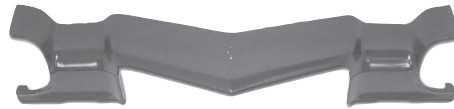

Header Panel

70-73 Std Repro (07619) ea.
RS Repro (0694) ea.
74-77 Std (015330) ea.
93-97 (09640) ea.