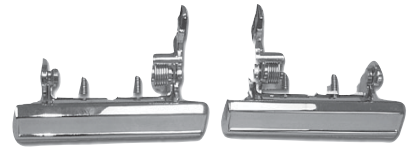

75-81
Repro
Left (07881)ea.
Right (07882)ea.
GM
Right (010185)ea.
Left (010184)ea.
(0738) pr.