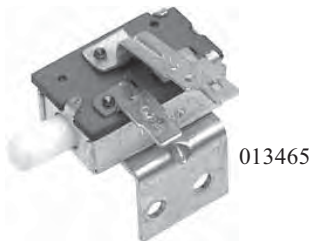

CAMARO 1967 - 1969

- Dome Light Socket Wire Ends (06607) ea.
- Dome & Console Lens Bulb (04333) ea.
- Door Jamb Switch 67-75 (0224) ea.

Glove Box Light Assembly See Wiring

- Fuel Gauge 67 Dash Also FB (011318)ea.
- 68 ea.
- 69 Dash (011319)ea.
- 69 Center Dash (011320)ea.

011318

68 cam.

011319

011320

- Headlamp Switch 67 All & 68 x/RS (0250) ea.
- 69-81x/RS (01540) ea.
- 68-69 RS (06199) ea.

0250

01540

- Heater Switch 67-68 w/o AC (013485)ea.
- 69 Fan Control w/AC (013465)ea.
- w/AC (06455) ea.
- w/o AC (014573)ea.

013485

013465

014573

HORNS & HORN PARTS

- Horn Replacements
- Hi (01006) ea.
- Low (01008) ea.

- Original Style
- Years with bracket (right on the money) (013966)pr.
- 69 w/bracket attached(01080) pr.

013966

- Horn Contact 67-89 (08302) ea.

08302

- Horn Relay 68-71 Repo (01383) ea.
- Original Style w/Delco Logo (014243)ea.

01383

014243