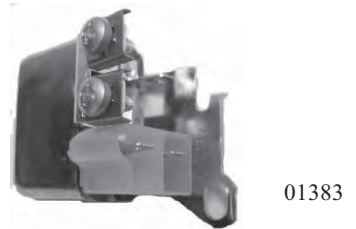

- Original Style
- Years with bracket (right on the money) (013966)pr.
- 69 w/bracket attached(01080) pr.

013966

- Horn Contact 67-89 (08302) ea.

08302

- Horn Relay 68-71 Repo (01383) ea.
- Original Style w/Delco Logo (014243)ea.