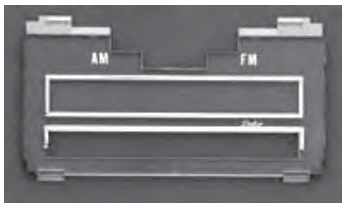

013425

013315

Seat Adjustment Knob
Black (0371) ea.

0371

Seatbelt Buckle Covers Black Plastic
67-69 w/Fisher Insert (04267)ea.
68-72 w/GM Insert (04268) ea.

SHIFT KNOBS

See Console Parts Section

Steering Column Covers
67-68 (08276) ea.
69 & 69 FB (07448) ea.