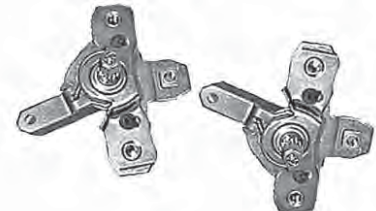

CAMARO 1967 - 1969

Hydraulic Lift Cylinders
(06594) ea.

Rear Speaker Housings Conv. Only
(011312)pr.

See Interior for Tops & Rubber for Weatherstrip

Cowl Hood Grommet (06458) ea.

06458

Cowl Induction Firewall Relay
(03000) ea.

03000

Deck Lid Spring
67-69 (014742)ea.

Dipstick
BB (04645) ea.

Dipstick Tube
BB (03507) ea.

COWL INDUCTION PARTS

Accelerator Kickdown Switch
67-69 (Solenoid Switch)
(07782) ea.

07782

Accelerator Lever
67-69 w/Cowl Induction
(07781) ea.

07781

Air Cleaner to Elbow Hose
69 Z-28 & 350 (04620) ea.

Air Cleaner to Hood Seal
(0145) ea.

0145

Air Cleaner Flange
Top of air cleaner (05899) ea.

05899

Air Cleaner Spacer
69 350 (02135) ea.
69 Z-28 (05675) ea.

05675

Cowl Induction Wire Harness
69 ea.

Cowl Induction Hood Screen w/screws
(rear of hood) (not original equip.)
(015085)ea.

015085

Flapper Mounting Clips
69 (02318) set

02318

Inner Door Frame
69 (02507) ea.

Inner Flapper
69 (02506) ea.

Solenoid
69 (02321) ea.

02321

Throttle Arm see Accelerator Lever
Valve Frame Seal
69 (04055) ea.

Crankcase Elbow SB Steel
(07238) ea.

07238

DOOR - HINGES & PARTS

Door Handle Interior Mechanism
67 Std pictured below

(012579)pr.

Deluxe (03198) pr.

012579

03198

68-69 Std & FB (012608)pr.

Deluxe

Right (013357)ea.

Left (013358)ea.

013357