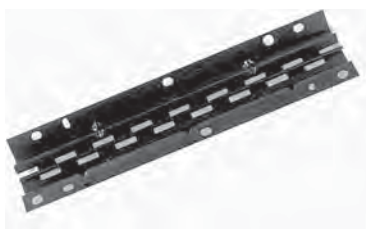

Console Lid Hinge
67 (015224) ea.
68-69 (04288) ea.