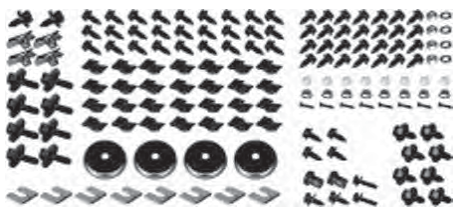

Front End Sheetmetal Fastener Kits

- 67-8 Std (03762) ea.
- 67-8 RS (04195) ea.
- 69 Std (05058) ea.
- 69 RS (05411) ea.