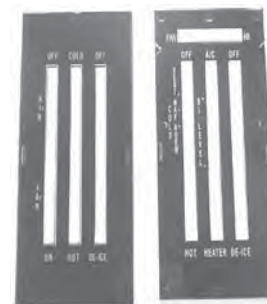

Heater Control Lens All w/o AC

67 (01453) ea.

68 (04473) ea.

69 (04259) ea.

69 w/ac (013129)ea.