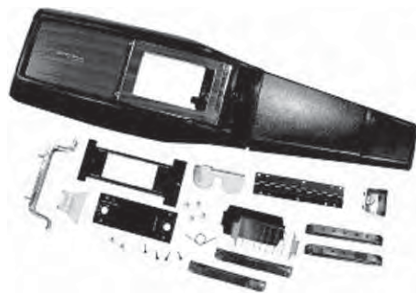

CAMARO 1967 - 1969

WINDSHIELD REVEAL MLDGS.

Front

HT Show Quality	(014355) set
HT 5 pc.	(04397) set
Conv. 5 pc.	(04732) set

Individual Pieces

Top Front HT	
GM	(0360) ea.
Repro	(02904) ea.
Lower HT	
Left	
Show Quality	(014360) ea.
Repro	(02909) ea.
Right	
Show Quality	(014359) ea.
Repro	(02907) ea.
Left Side HT	
Show Quality	(014358) ea.
GM	(0358) ea.
Repro	(02906) ea.
Right Side HT	
Show Quality	(014357) ea.
GM	(0357) ea.
Repro	(02905) ea.
Right Side Conv.	
Repro	(08854) ea.
Left Side Conv.	
Repro	(08853) ea.

REAR

Set Repro 5 pc.	(01888) set
Top GM	(0352) ea.
Side	
Left GM	(0354) ea.
Right GM	(0353) ea.
Lower	
Left Repro	(07691) ea.
Right Repro	(05674) ea.

CONSOLE & FLOOR SHIFT PARTS