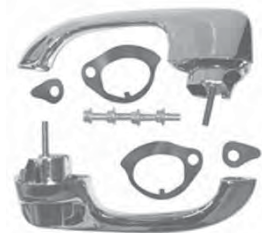

EXTERIOR

w/Handles, Buttons, Gaskets

USA made (02211) set

Overseas (07581) set

CAMARO 1967 - 1969

Door Handle Buttons(03527) pr.

03527

INTERIOR