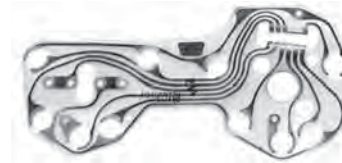

Dash Printed Circuit Board

Instrument Circuit Board
67-68 w/o Tach & 67 with Tach (08931) ea.
68 w/Tach (09800) ea.