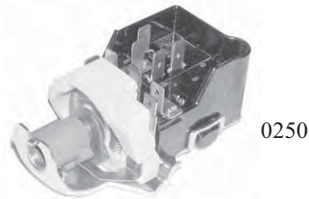

Glove Box Light Assembly See Wiring

- Fuel Gauge 67 Dash Also FB (011318)ea.
- 68 ea.
- 69 Dash (011319)ea.
- 69 Center Dash (011320)ea.

011318

68 cam.

011319

011320

- Headlamp Switch 67 All & 68 x/RS (0250) ea.
- 69-81x/RS (01540) ea.
- 68-69 RS (06199) ea.