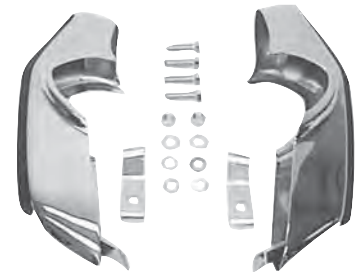

BUMPER GUARDS

Front

67-68 w/cushion & hdw (08821) pr.
69 w/ Guard Inserts & Mounting Brackets (05727) pr.